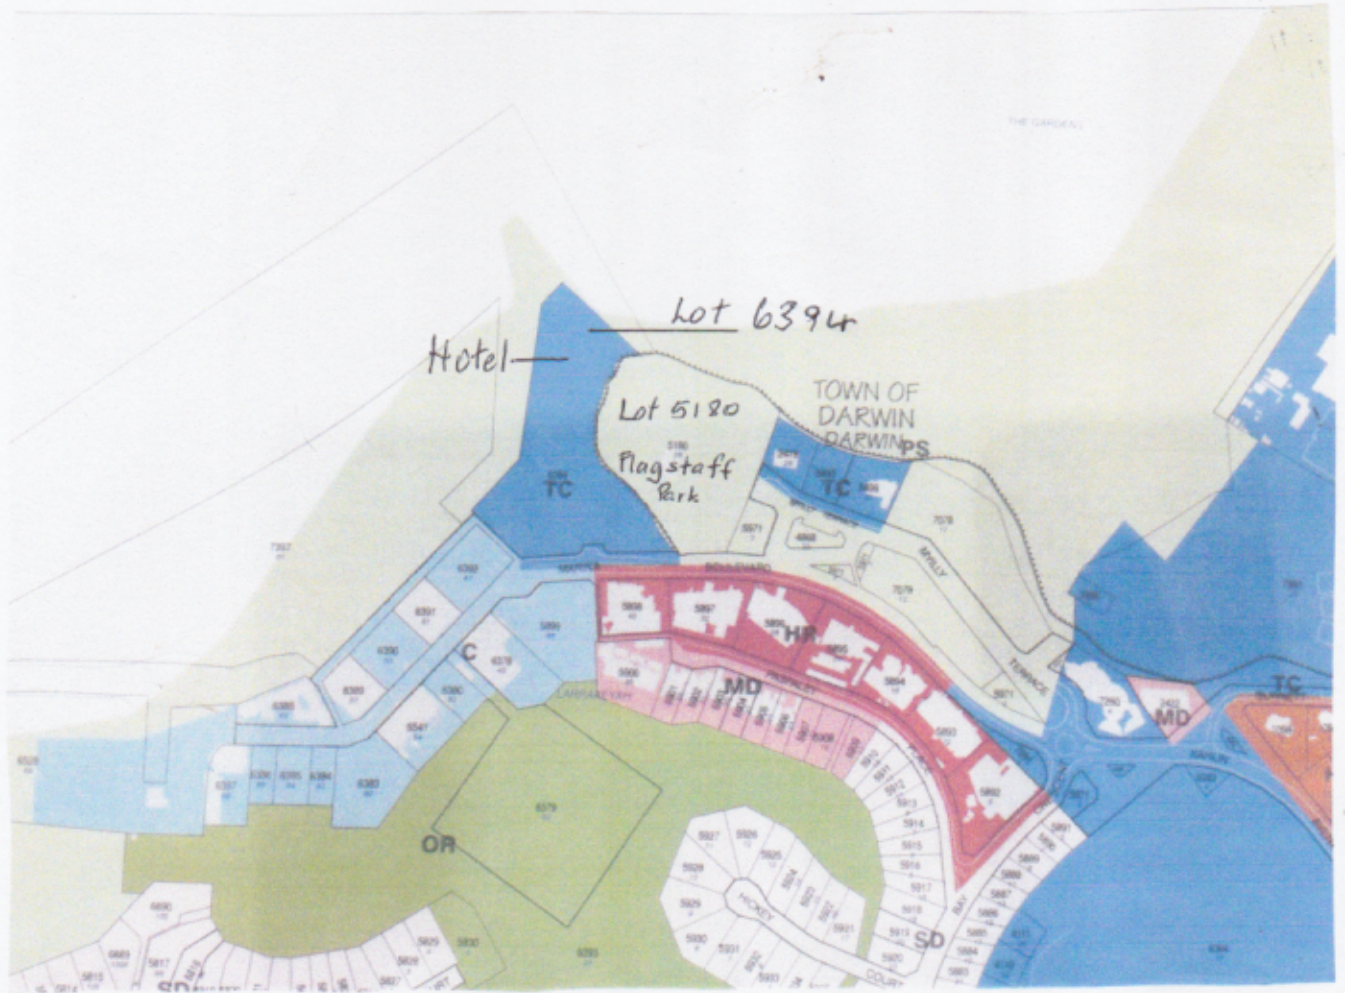

Current Zoning Map

Attachment A

Pale Green = PS. Public Open Space
Blue = TC Tourist Commercial